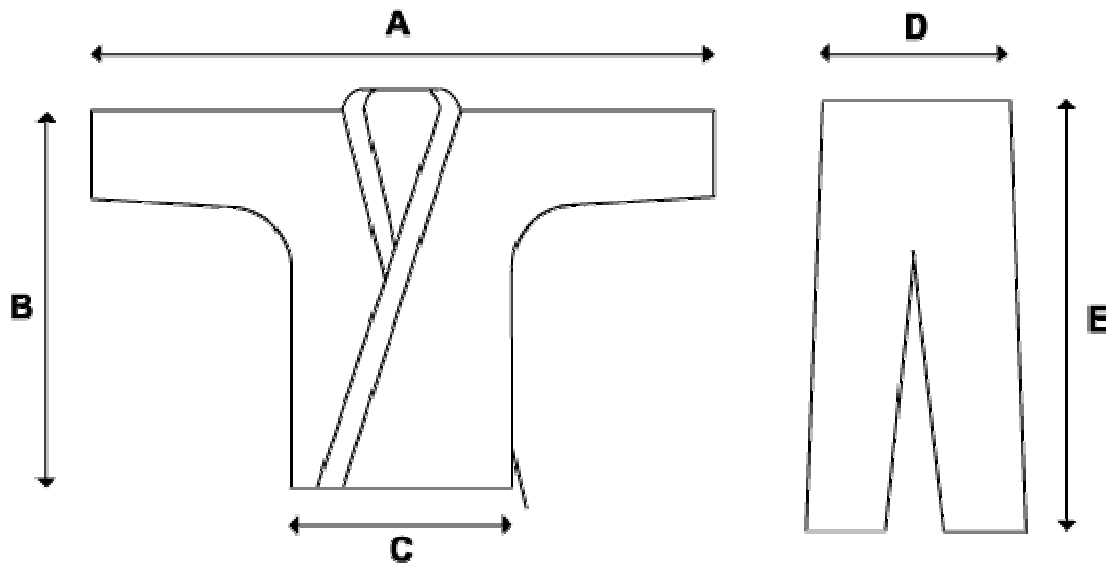

### Judo Gi Sizing Chart

Size	Height	
	Feet & Inches	Centimeters
000	3' 2" to 3' 6"	96 cm to 107 cm
00	3' 7" to 4' 0"	108 cm to 122 cm
0	4' 1" to 4' 4"	123 cm to 132 cm
1	4' 5" to 4' 7"	133 cm to 140 cm
2	4' 8" to 5' 2"	141 cm to 158 cm
3	5' 3" to 5' 5"	159 cm to 165 cm
4	5' 6" to 5' 8"	166 cm to 173 cm
5	5' 9" to 6' 0"	174 cm to 183 cm
6	6' 1" to 6' 4"	183 cm to 193 cm
7	6' 5" to 6' 7"	194 cm to 201 cm

Size	A (Top Width)		B (Top Length)		C (Top Waist)		D (Pant Width)		E (Pant Inseam)	
	inches	cm	inches	cm	inches	cm	inches	cm	inches	cm
#0000	40.2	102	21.3	54	16.5	42	12.2	31	25.2	64
#000	42.5	108	22.4	57	17.3	44	13.4	34	27.6	70
#00	44.9	114	24.0	61	18.1	46	15.0	38	29.9	76
#0	48.0	122	25.6	65	19.3	49	16.1	41	32.3	82
#1	52.0	132	27.6	70	20.5	52	17.3	44	34.7	88
#2	55.9	142	29.5	75	22.0	56	18.9	48	37.0	94
#3	59.8	152	31.5	80	23.6	60	21.3	54	39.4	100
#4	63.8	162	33.9	86	25.6	65	22.8	58	41.7	106
#5	67.7	172	36.2	92	27.6	70	24.0	61	44.1	112
#6	71.7	182	38.6	98	29.5	75	25.6	65	46.5	118
#7	75.6	192	40.9	104	31.5	80	26.4	67	48.8	124
#8	78.7	200	43.3	110	33.5	85	28.0	71	51.2	130